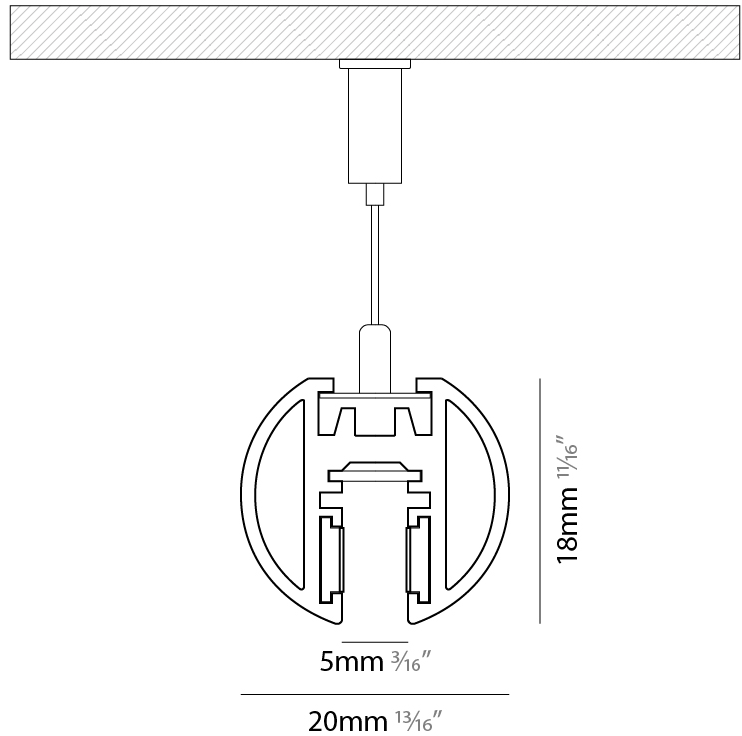

PROJECT
TYPE
SPECIFIER
QUANTITY
DATE

JUST BLACK SYSTEM SUSPENSION

A3JB-SUS-SYS

base number

1. To build a product code in our configurator select the specify button on the base model # product page
2. To build a manual product code on this datasheet choose from the options listed below in blue font and add the suffix to the base model #

GENERAL

Series: Just Black System
Brand: Prolicht
Division: Architectural
Mounting Type: Suspension
Mounting Location: Ceiling
Subcategory: Modular Systems

PHYSICAL

Light Distribution: Direct
Diffuser: PMMA - Opal

ELECTRICAL

Dimming: Non-Dimming / Phase Dimming (120Vac only) / 0-10V Dimming

LED

OPTICAL

Beam Angle: 96
Adjustability: Fixed

RATINGS AND CERTIFICATIONS

Certified By: CSA Certified to UL and CSA Standards
IP rating: IP20