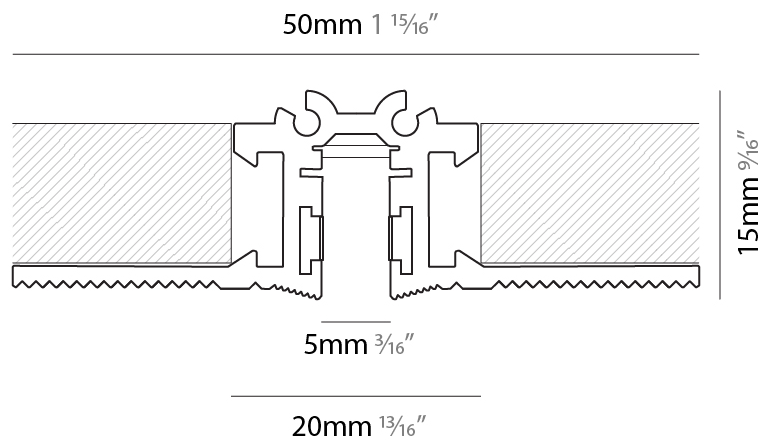

JUST BLACK SYSTEM TRIMLESS

A3JB-TRM-SYS

base number

1. To build a product code in our configurator select the specify button on the base model # product page
2. To build a manual product code on this datasheet choose from the options listed below in blue font and add the suffix to the base model #

GENERAL

Series: Just Black System
Brand: Prolicht
Division: Architectural
Mounting Type: Trimless
Mounting Location: Wall / Ceiling
Subcategory: Modular Systems

PHYSICAL

Light Distribution: Direct
Diffuser: PMMA - Opal

ELECTRICAL

Dimming: Non-Dimming / Phase Dimming (120Vac only) / 0-10V Dimming

LED

OPTICAL

Beam Angle: 96
Adjustability: Fixed

RATINGS AND CERTIFICATIONS

Certified By: CSA Certified to UL and CSA Standards
IP rating: IP20

PROJECT	
TYPE	
SPECIFIER	
QUANTITY	
DATE